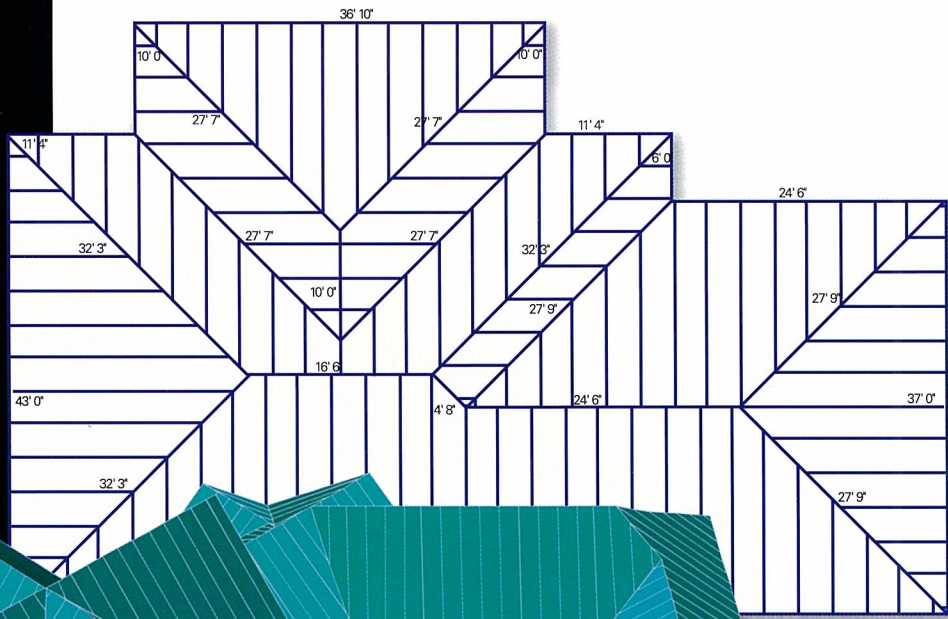

# ROOF ESTIMATING DEPARTMENT

Making it easier than ever to land those valuable  
Residential Metal Roofing projects.

Using Cutting Edge Software,  
we can generate your  
roof estimates in a fraction  
of the time it takes to do  
them by hand.