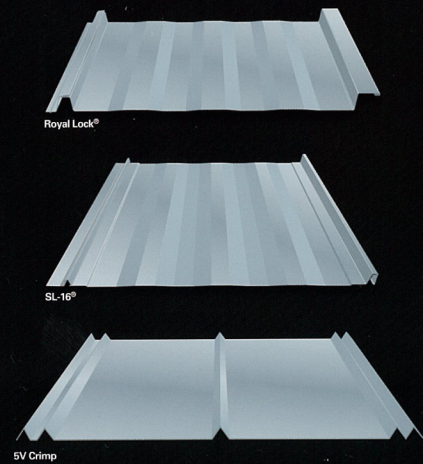

# Ribbed Panel Systems for Residential Applications

- Low Maintenance
- Fast and easy installation
- A wide variety of beautiful colors
- Unique appearance
- Low life-cycle cost
- Clean, contemporary look
- Color matched trim available
- Color matched soffit, gutter and downspout available
- Steel roofing is 100% recyclable
- 30-year warranty available
- Will not mold or mildew (steel does not absorb water)
- Sheds snow and ice
- Ideal for retrofit applications