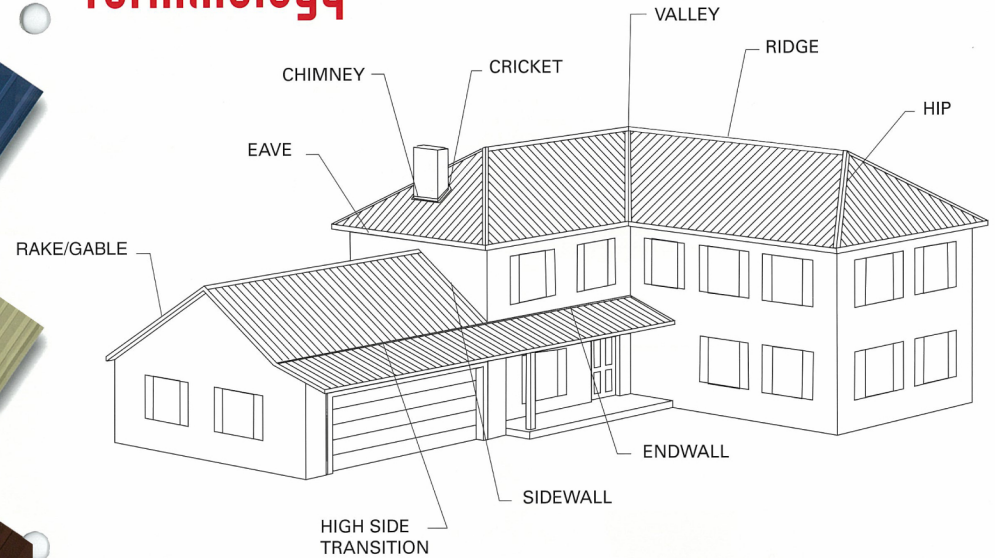

Terminology